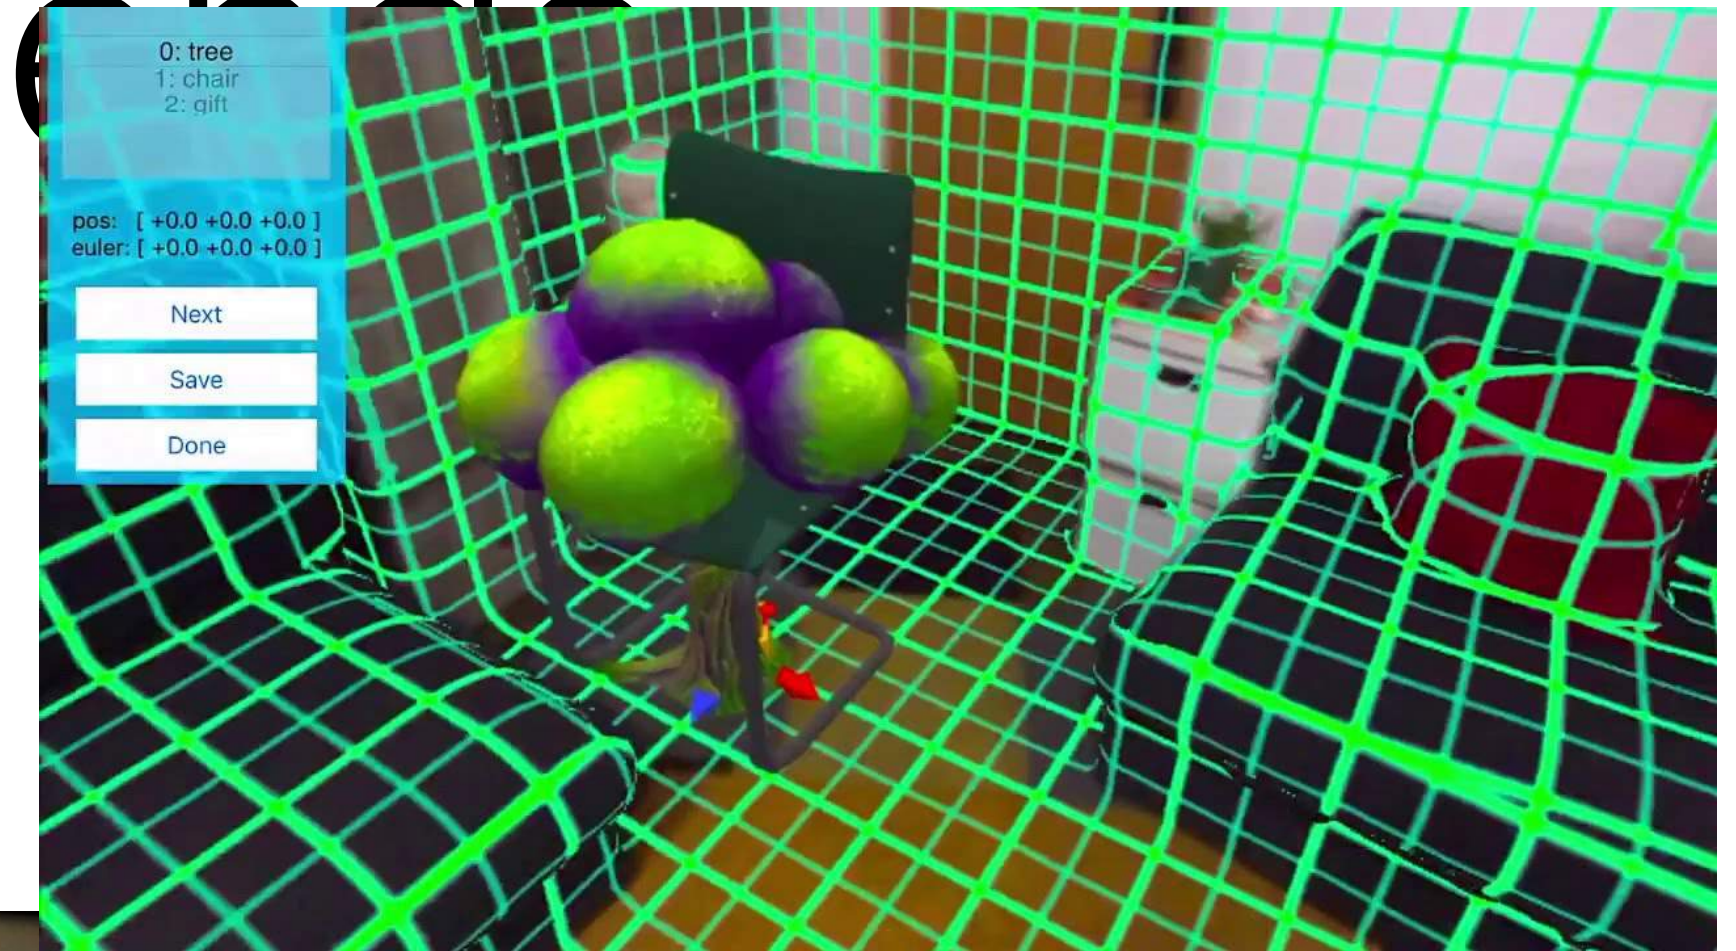

Guest User

Shared Live 360 Video

Guest user's view through Oculus Rift

Technology Trends

- Advanced displays

- Wide FOV, high resolution

- Real time space capture

- 3D scanning, stitching, segmentation

- Natural gesture interaction

- Hand tracking, pose recognition

- Robust eye-tracking

- Gaze points, focus depth

- Emotion sensing/sharing

- Physiological sensing, emotion mapping

Emotion Sensing HMDs are Coming

- Looxid

- EEG/Emotion sensing
- Eye tracking

- Emteq

- EMG sensing

- Neurable

- EEG/BCI for VR

- PhysioHMD (MIT Media Lab)

- GSR, PPG, Emotion Sensing

Looxid VR HMD

<https://www.youtube.com/watch?v=0jCGLUbj800>

Technology Trends

- Advanced displays
- Real time space capture
- Natural gesture interaction
- Robust eye-tracking
- Emotion sensing/sharing

Empathic
Tele-Existence