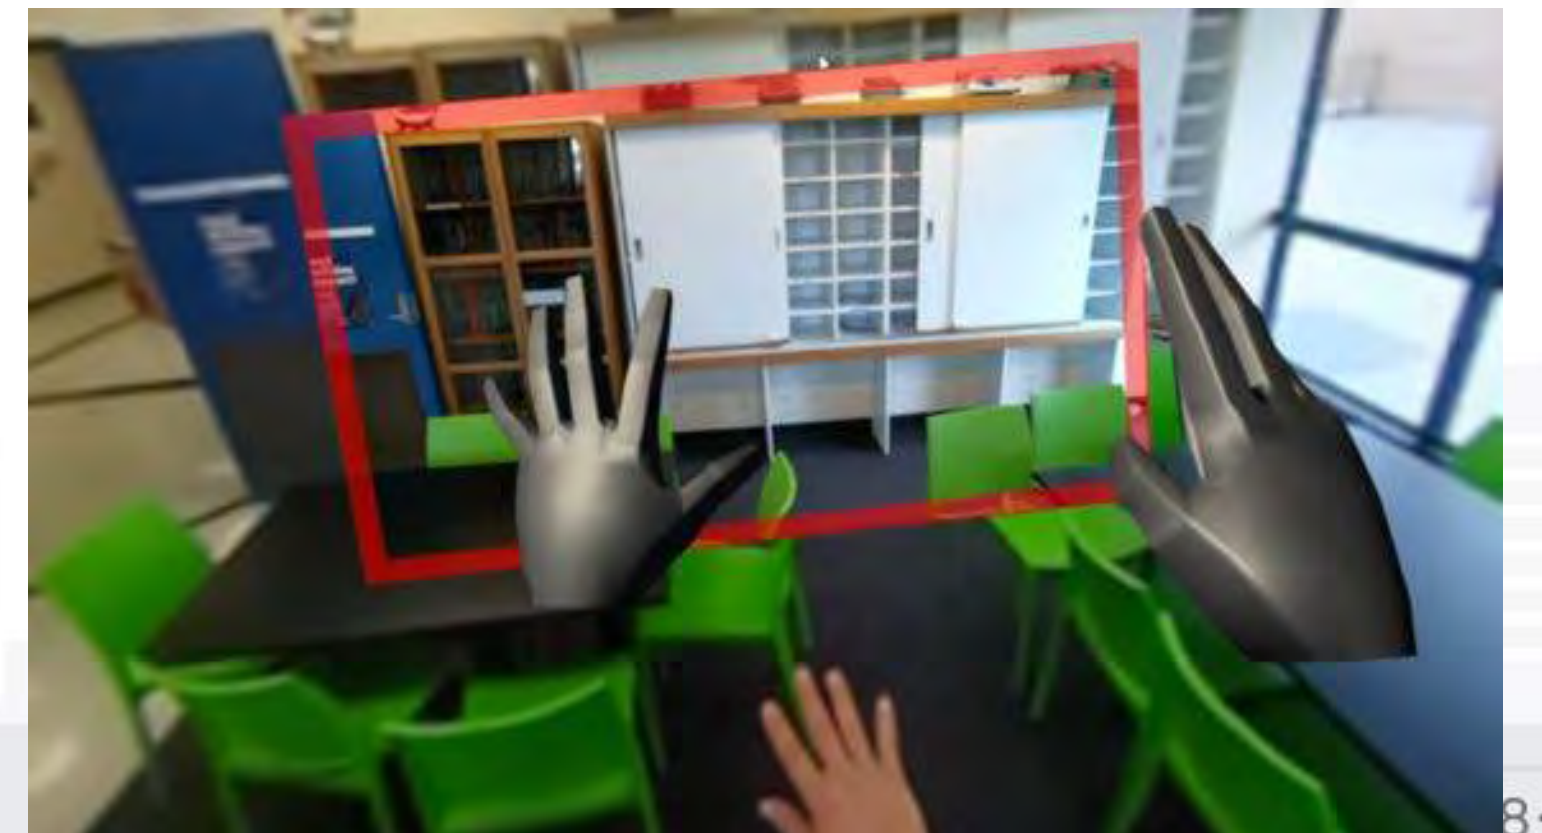

Shared Sphere – 360 Video Sharing

Theta S
360 Camera

Hi-res Camera

Epson BT-200
See-through HMD

Host User

Shared
Live 360 Video

Oculus Rift
HMD

Leap Motion

Guest User

Shared Live 360 Video

Guest user's view through Oculus Rift

Technology Trends

- Advanced displays

- Wide FOV, high resolution

- Real time space capture

- 3D scanning, stitching, segmentation