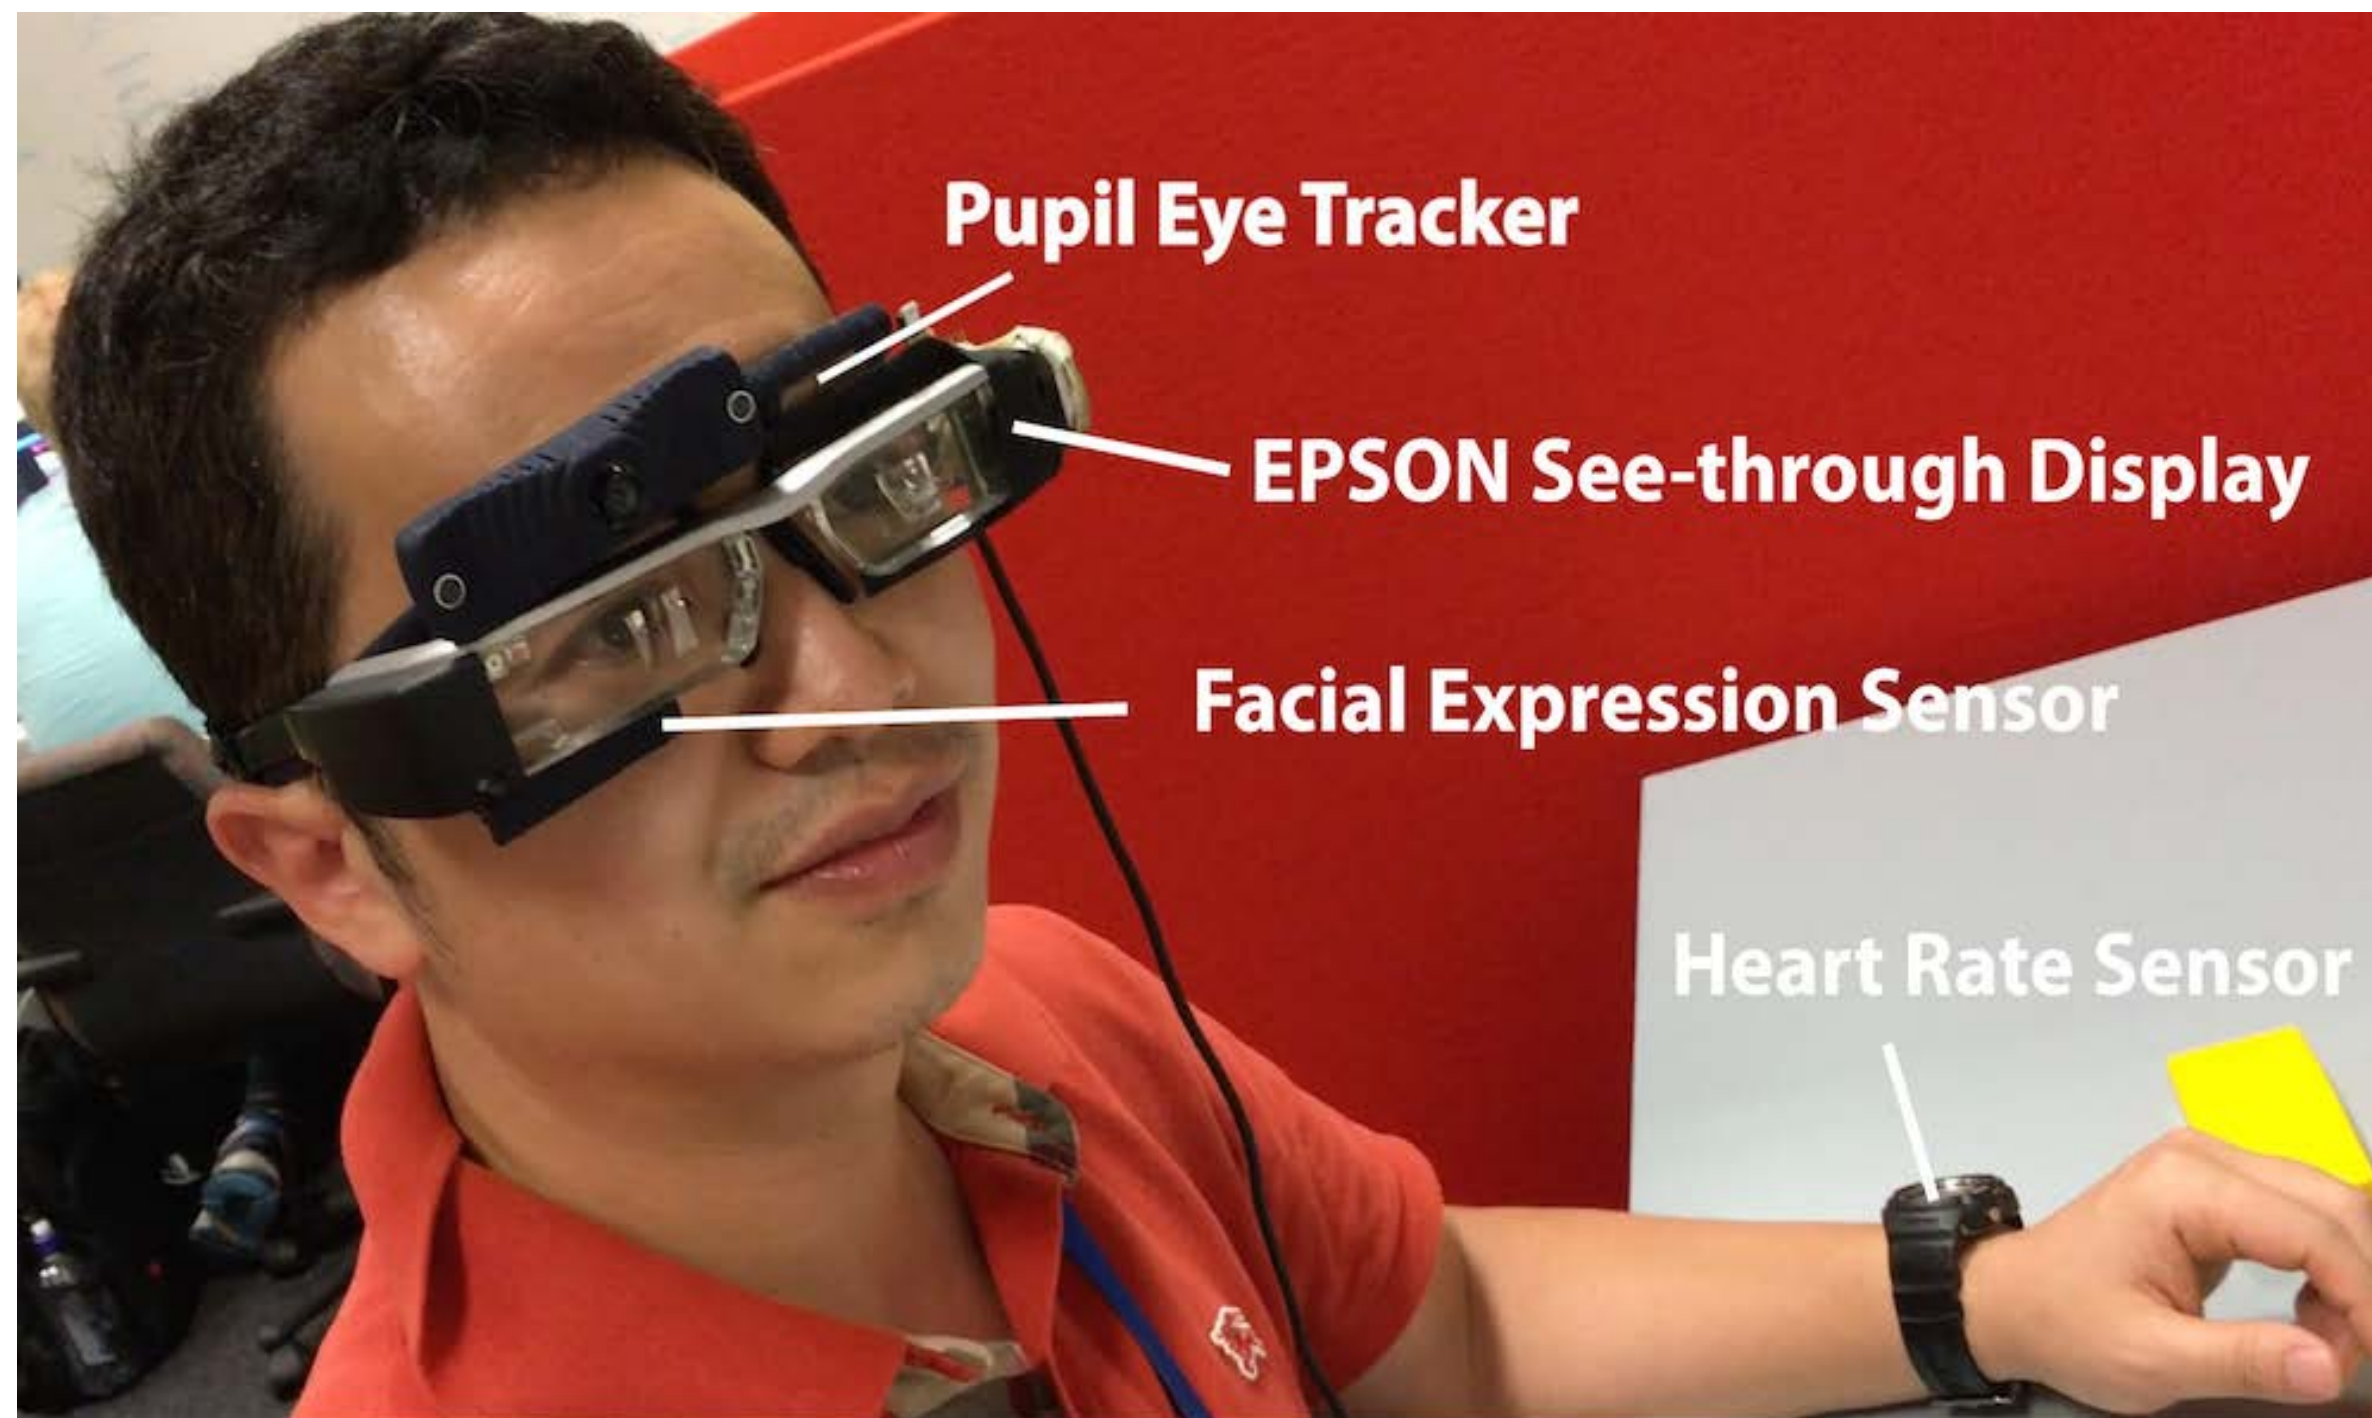

Empathy Glasses

+

+

Pupil Lapson BAffectiveWear

- Combine together eye-tracking, display, face expression

Empathy Glasses in Use

- Eye gaze pointer and remote pointing
- Face expression display

<https://www.youtube.com/watch?v=CdgWVDbMwp4>

Shared Sphere – 360 Video Sharing

Theta S
360 Camera

Hi-res Camera

Epson BT-200
See-through HMD

Host User

Shared
Live 360 Video

Oculus Rift
HMD

Leap Motion

Guest User

Shared Live 360 Video

Guest user's view through Oculus Rift

Technology Trends

- Advanced displays

- Wide FOV, high resolution

- Real time space capture

- 3D scanning, stitching, segmentation