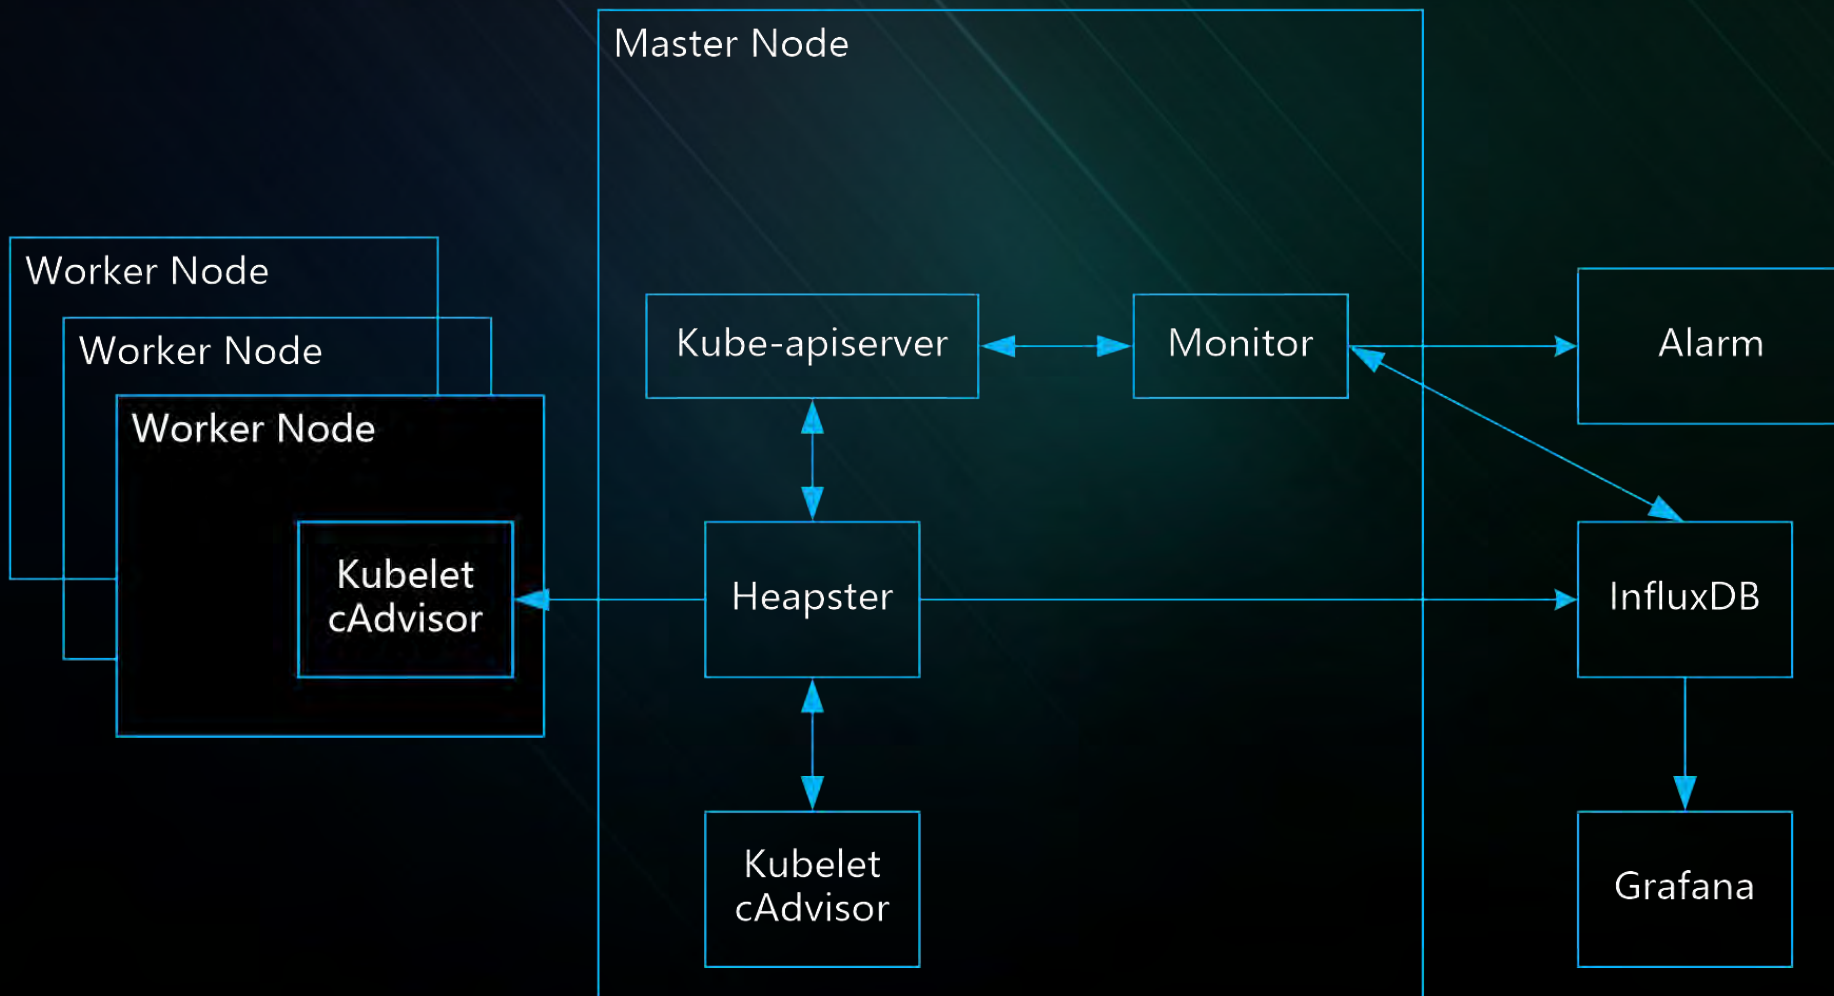

◆ Resource Monitoring and Alarm