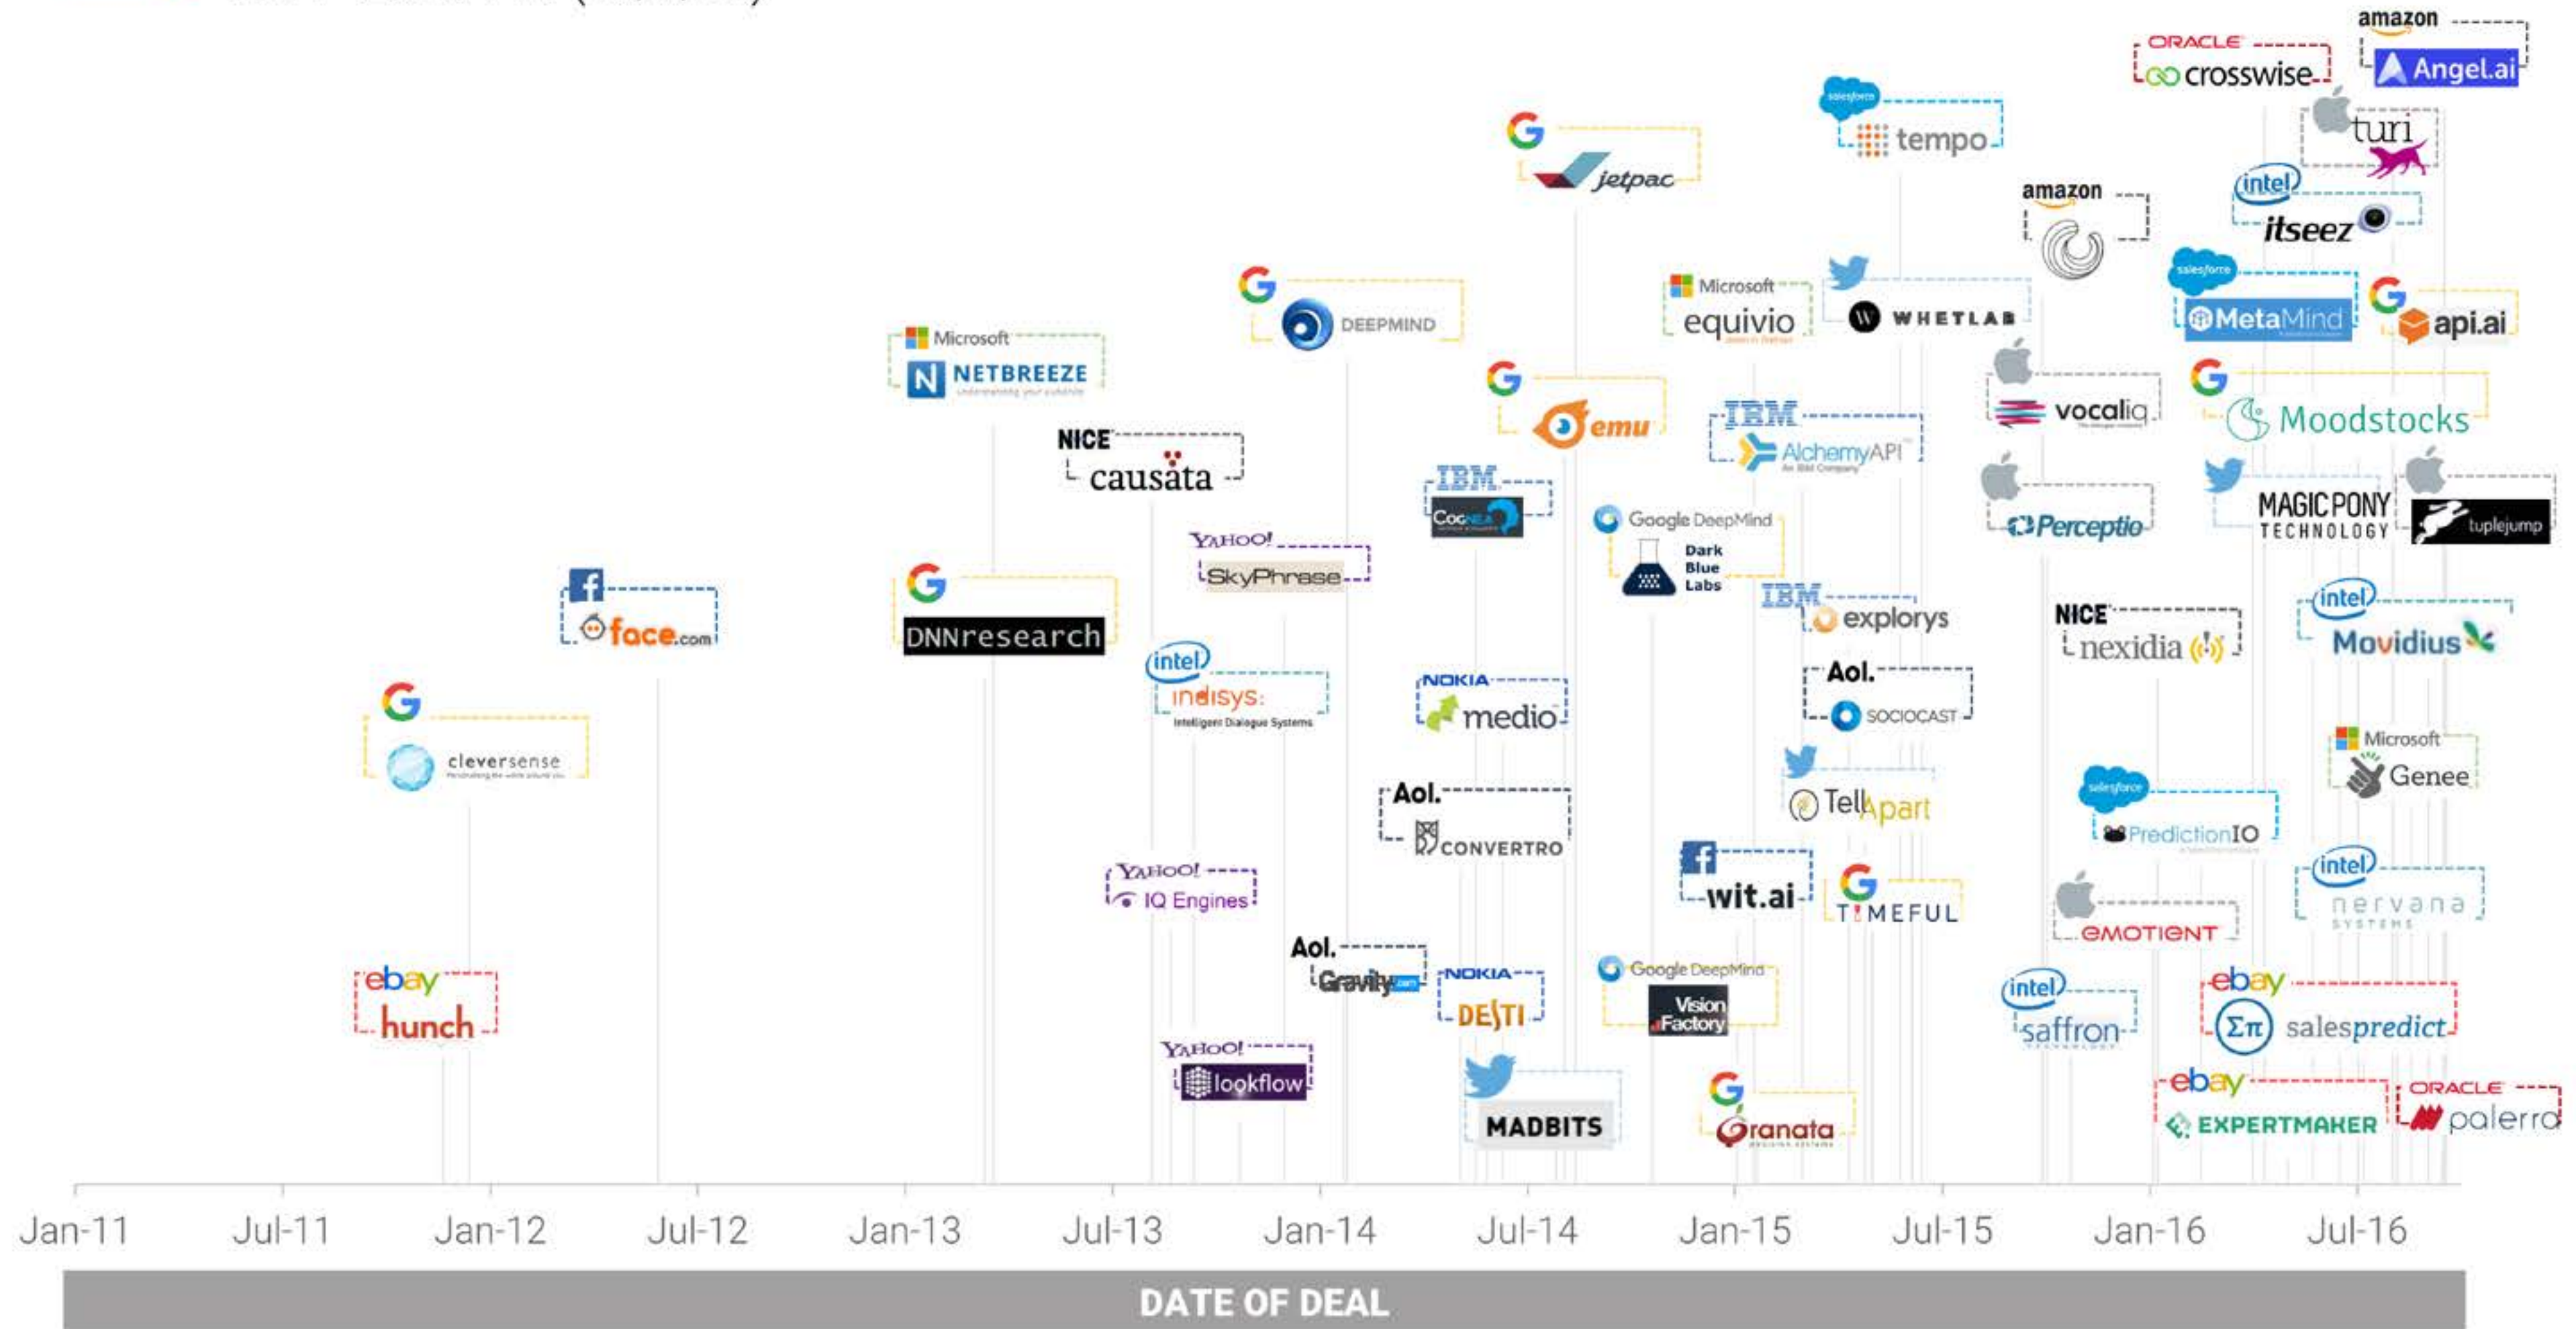

OPEN SOURCE LIBRARIES

Keras Chainer CNTK TensorFlow Caffe
H2O DEEPLARNING4J theano torch
DSSTNE scikit-learn AzureML neon
MXNet DMTK Spark PaddlePaddle WEKA

HARDWARE

KNUPATH TENSTORRENT Cirascale
NVIDIA intel nervana Movidius
tensilica GoogleTPU 10th Labs equalcomm
Cerebras Isosemi

RESEARCH

OpenAI meibohm ELEMENT^{AI} vicarious
KNOGGIN Numenta Kimera Systems Cogitai

AI Opportunities

RACE FOR AI: MAJOR ACQUIRERS IN ARTIFICIAL INTELLIGENCE

2011 - 2016 YTD (10/7/16)

60+ STARTUPS USING DEEP LEARNING

CORE AI: COMPUTER VISION

CORE AI: OTHER

BI, SALES & CRM

CORE AI: VOICE INTERFACE

ROBOTICS & AUTO

HEALTHCARE

SECURITY

OTHER