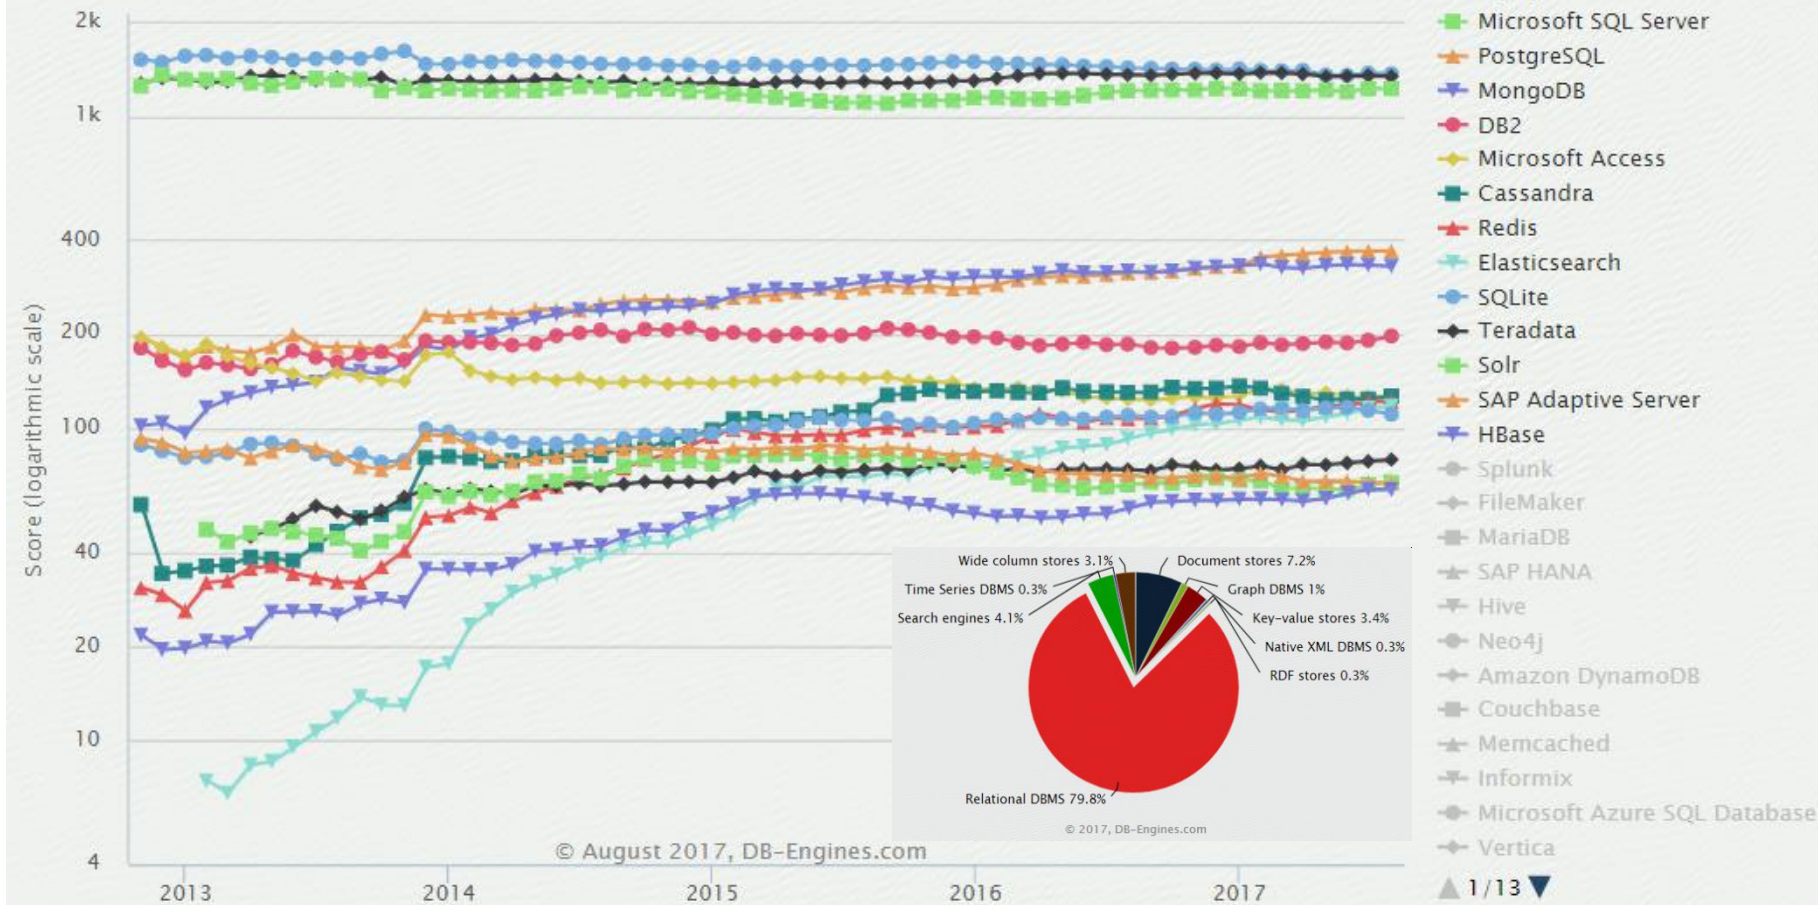

数据库市场调查

DB-Engines Ranking