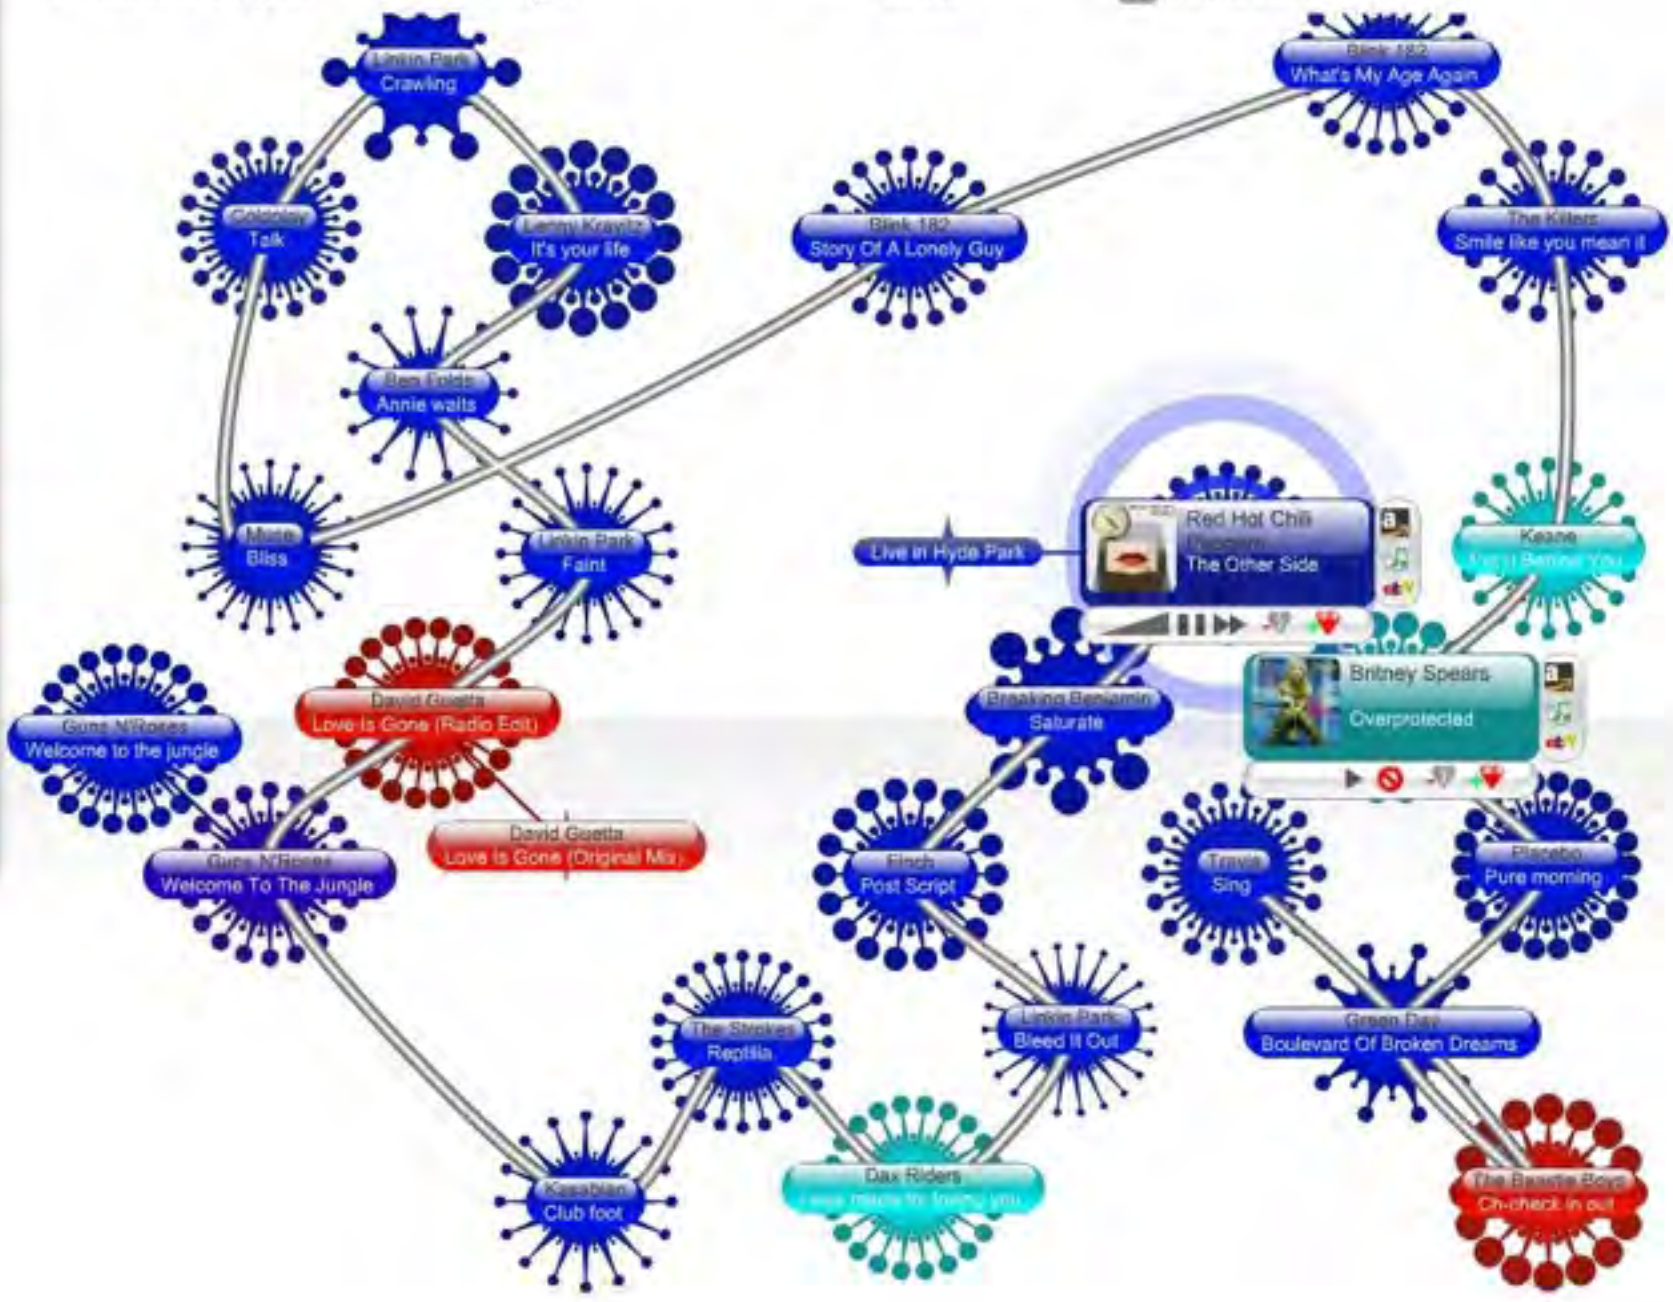

musiccovery

☐ Mood ☐ Dance
☒ Energetic
☐ Dark ☐ Positive
☐ Calm

1999
<< 50s 60s 70s 80s 90s 00s all

All Genres

☒ jazz	☐ r & b
☐ gospel	☐ rap
☐ blues	☒ electro
☒ metal	☐ latino
☒ rock	☒ classical
☐ folk	☒ soundtrack
☐ country	☐ world
☐ vocal pop	☐ reggae
☒ pop	☒ soul
☒ disco	☒ funk

Define your Musical Universe
» more infos » register

Registered Member
» Log in

Wii Musiccovery
on Wii

Musiccovery on Mobile
» more infos