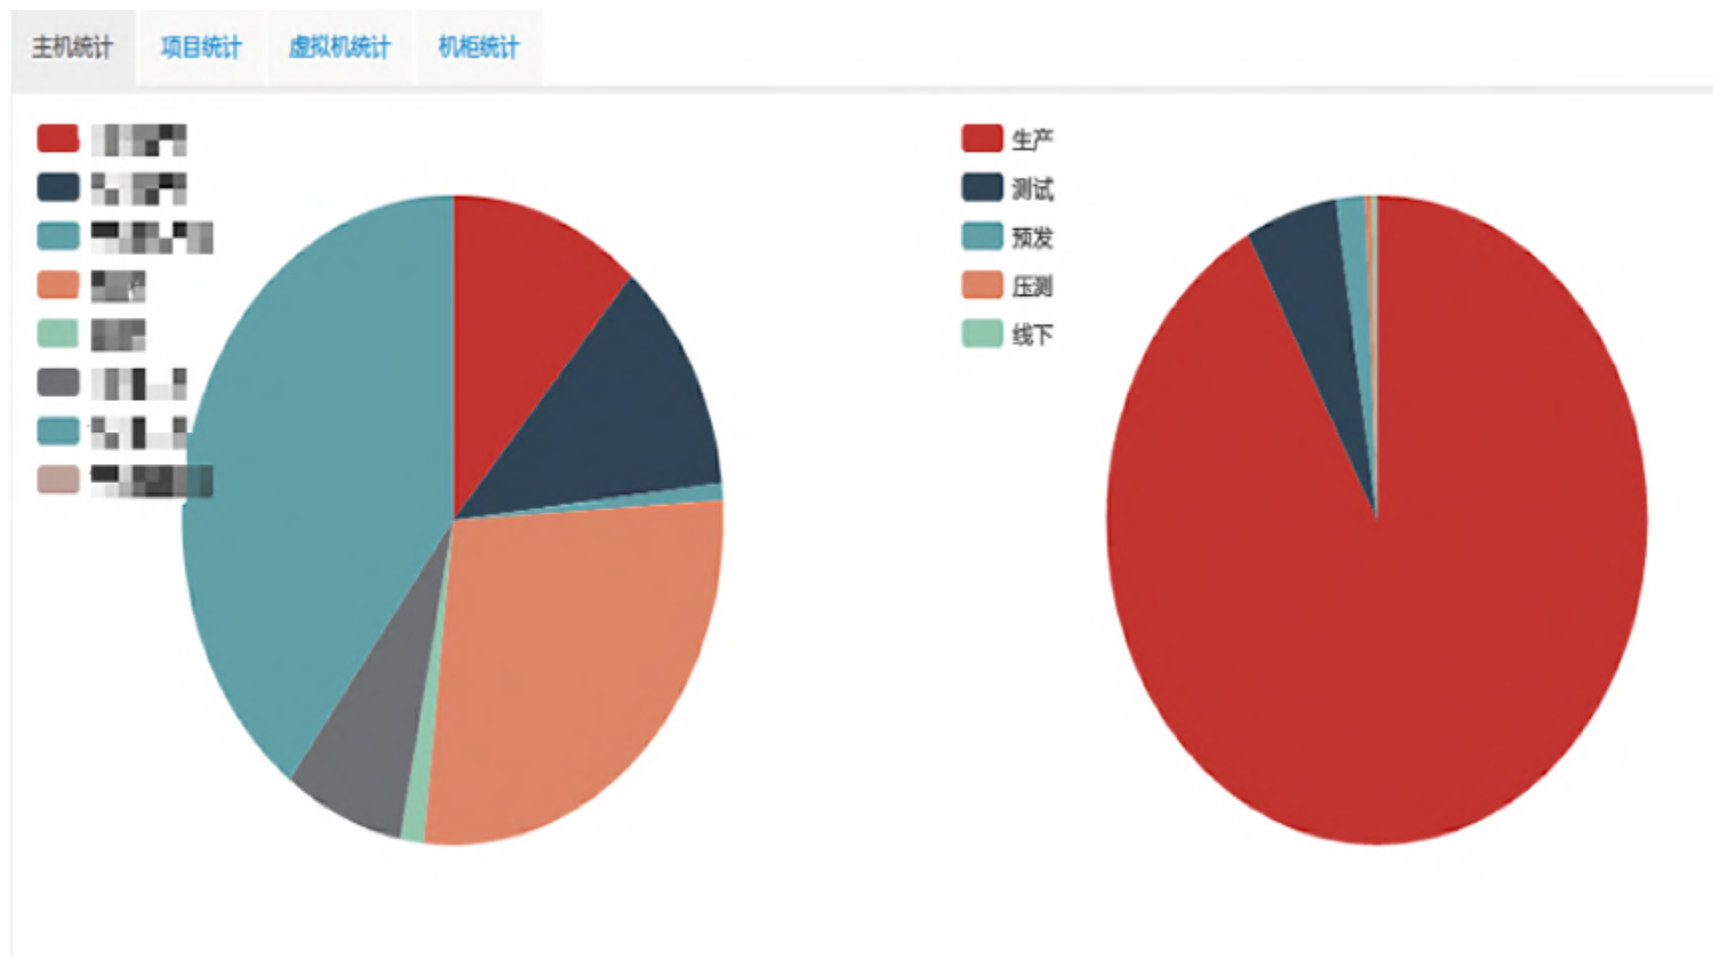

怎样管理与设计CMDB