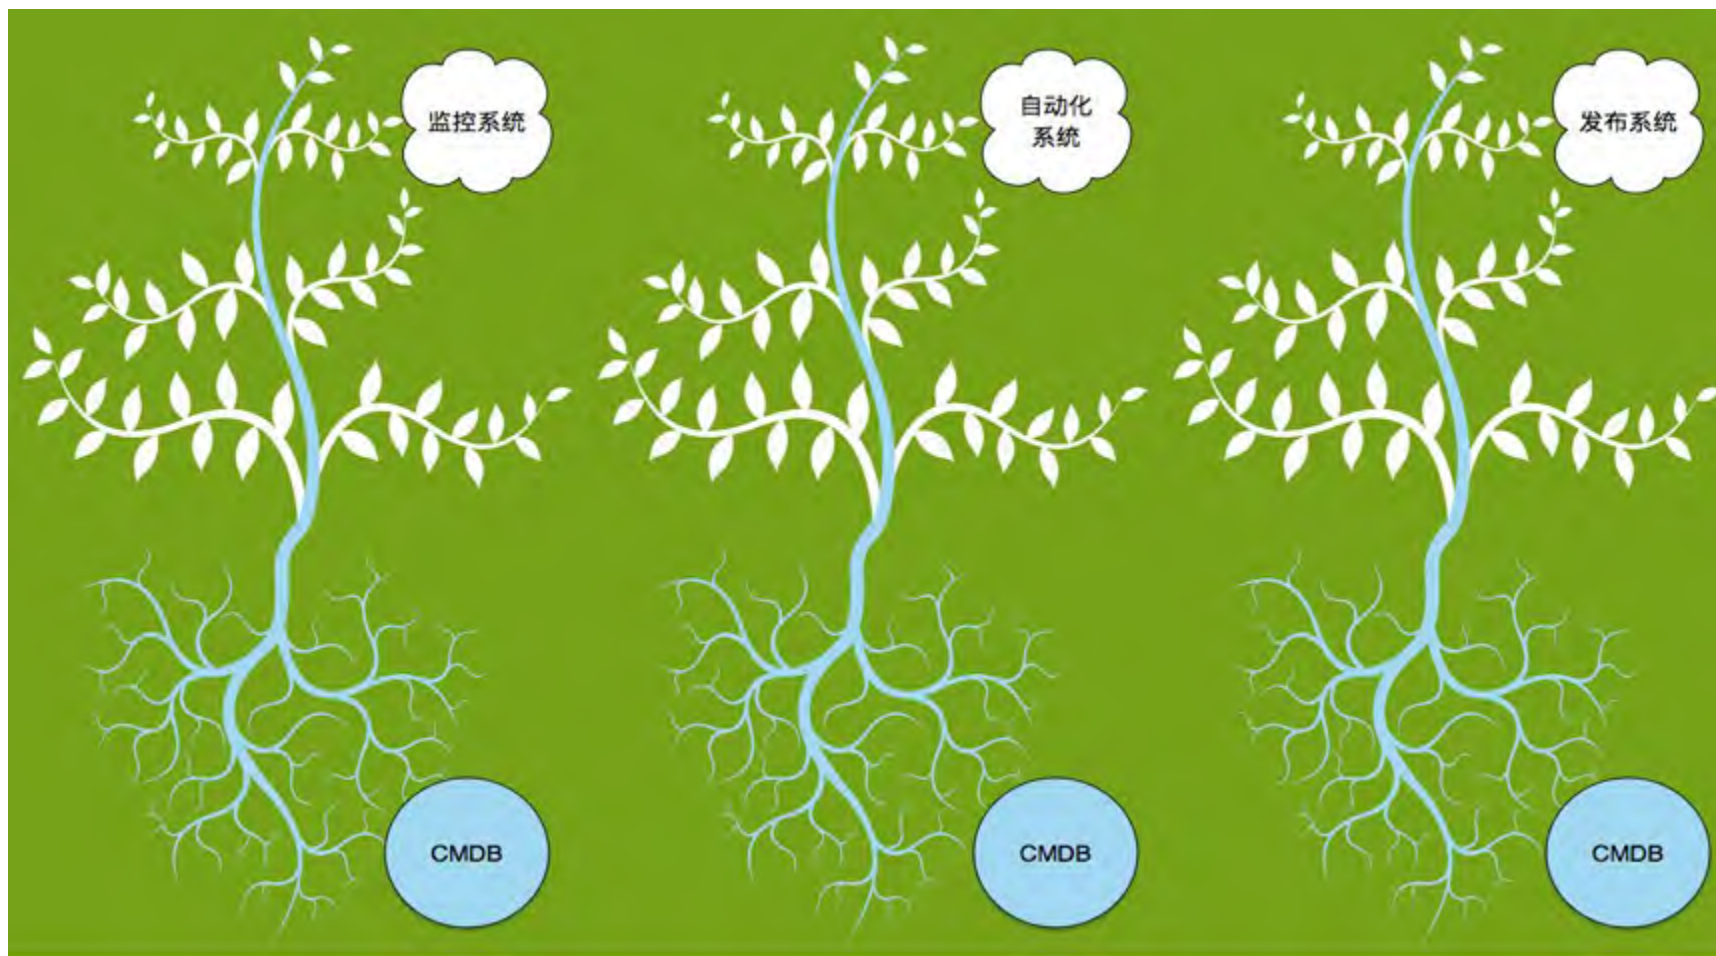

CMDB的表现形式与现状