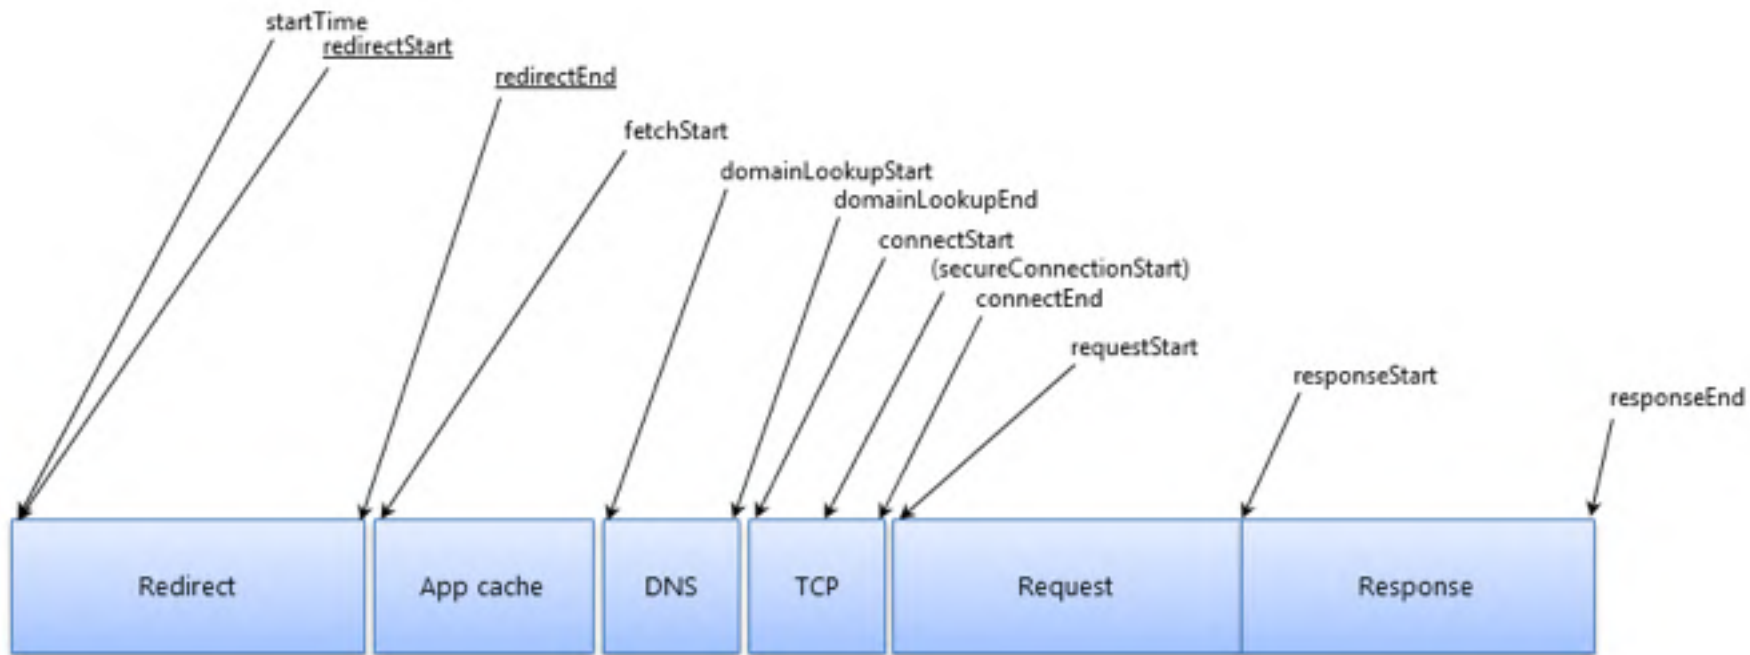

更专业的测试

基调 <http://www.tingyun.com>

- DNS 解析耗时
- 建立连接耗时
- 首包时间
- 内容下载时间（下载速度）