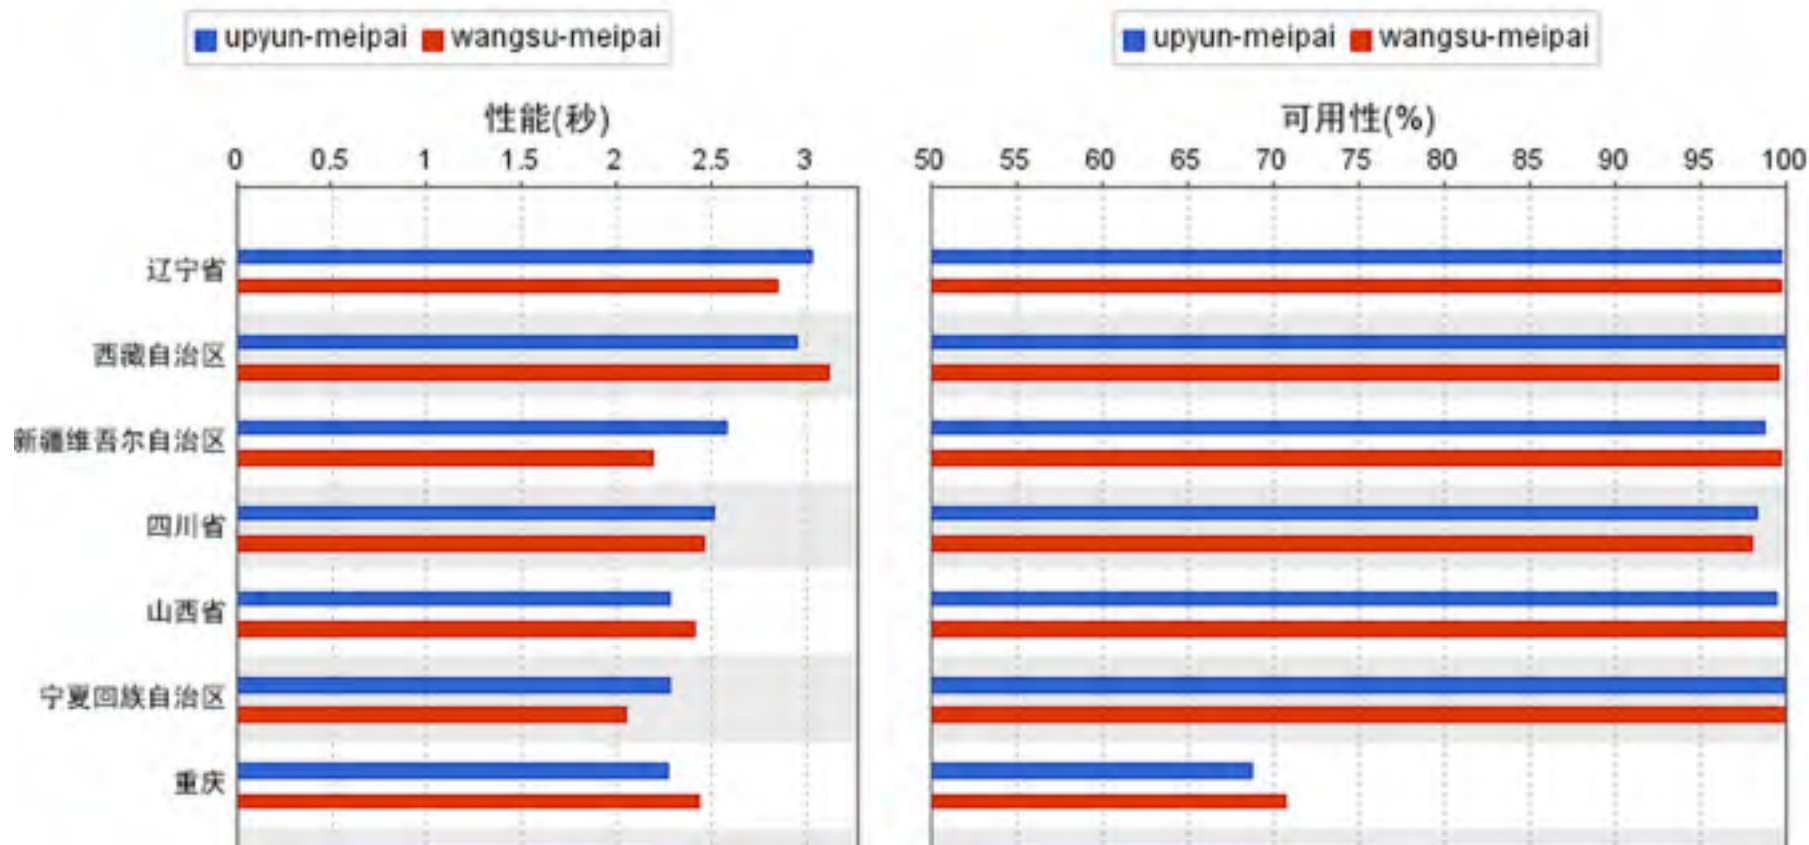

对比报告

省份性能图 (2015年02月19日 04:00 - 2015年02月26日 04:00)