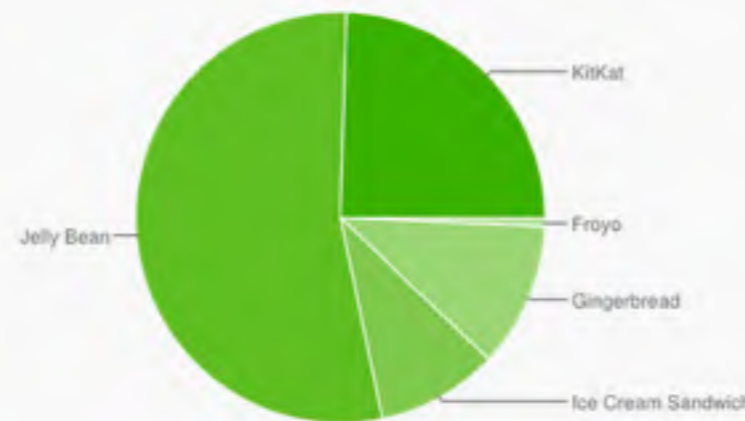

Version	Codename	API	Distribution
2.2	Froyo	8	0.7%
2.3.3 - 2.3.7	Gingerbread	10	11.4%
4.0.3 - 4.0.4	Ice Cream Sandwich	15	9.6%
4.1.x	Jelly Bean	16	25.1%
4.2.x		17	20.7%
4.3		18	8.0%
4.4	KitKat	19	24.5%