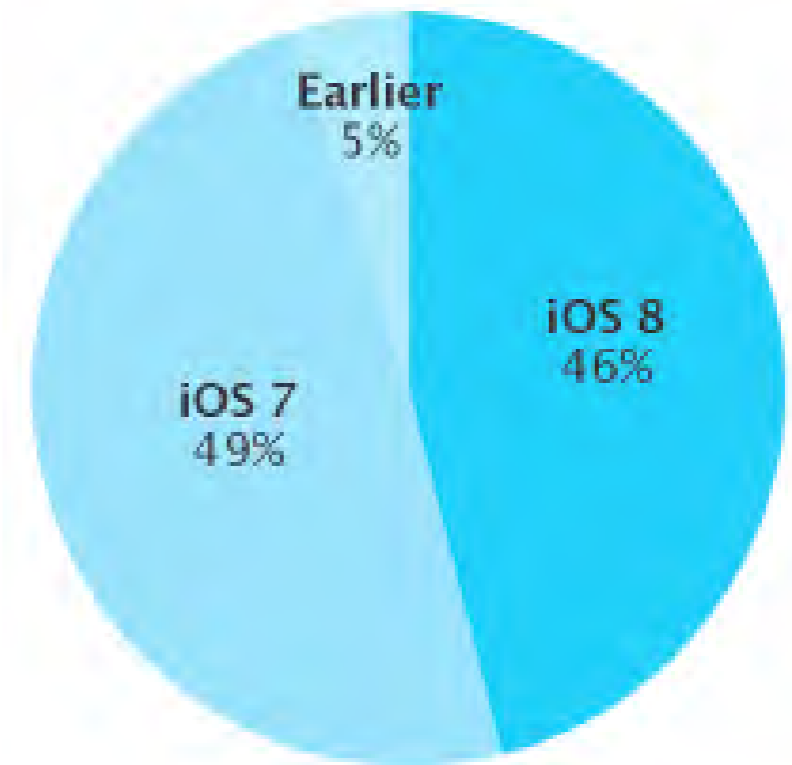

1.设备和平台

- Google Analytics
- Adobe Omniture
- iOS版本占有率
- Android版本占有率

46% of devices are using iOS 8.