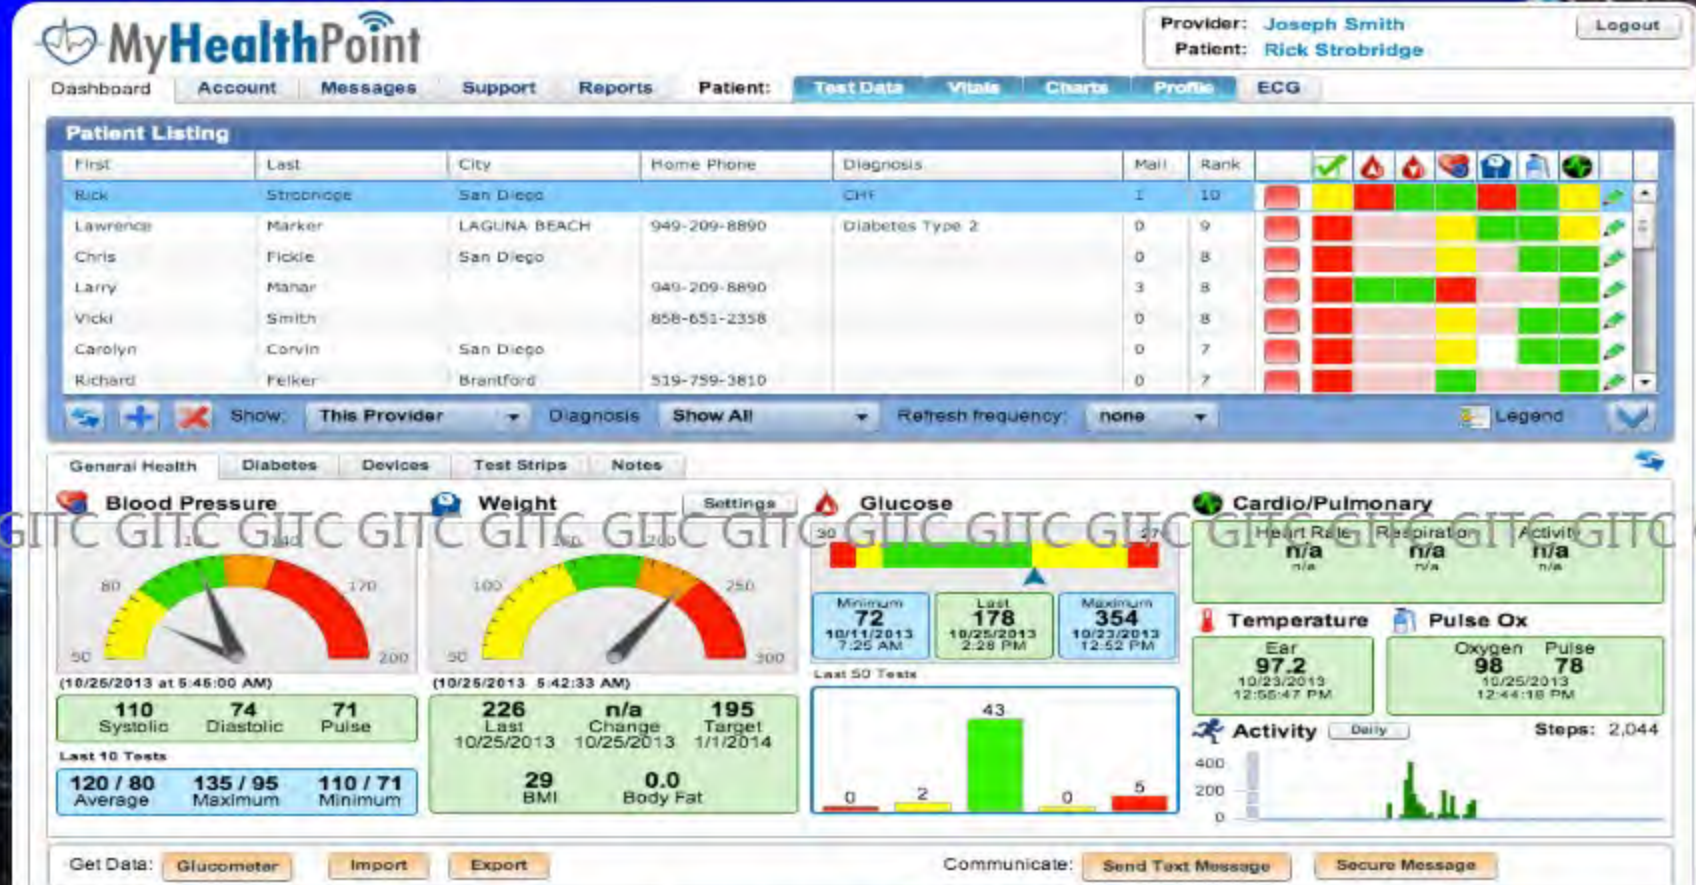

连续血糖监测有什么不同？

妇产：可穿戴式妊娠监测系统

Sense4Baby™

The image displays the Sense4Baby™ system, which includes a computer monitor showing fetal heart rate and movement graphs, a pregnant woman wearing a blue and pink sensor belt, a white handheld device with a red heart icon, and a smartphone displaying a notification for fetal movement.

连续监测：胎动、胎率、心跳

DNA检测 → 个性化医疗

癌症早期诊断

• • •

GITC GITC GITC GITC GITC GITC GITC GITC GITC GITC GITC GITC GITC GITC GITC GITC GITC GITC

Secure, HIPAAcompliant, Cloud-Based Platform

Patient, Caregiver, and Analyst Portals

Clinical Dashboard

Android, WinPhone, iOS Mobile Apps

Care Coordination, Device Data Integration, Messaging, Reminders & Alerts

White Labeling

健康大数据

形成闭环

数据采集、健康状态监测

Patented, proven biosensor

Easy to hold design with large buttons

LED lighting, strip ejector and automatic data transmission

Easy to read negative backlit LCD screen

个人全息健康图，自我管理

在你的智能手机和私人电脑来管理你最重要的健康和生活方式数据

GITC GITC

大养老、大健康、大数据

用户体验大大改善 (Uber)