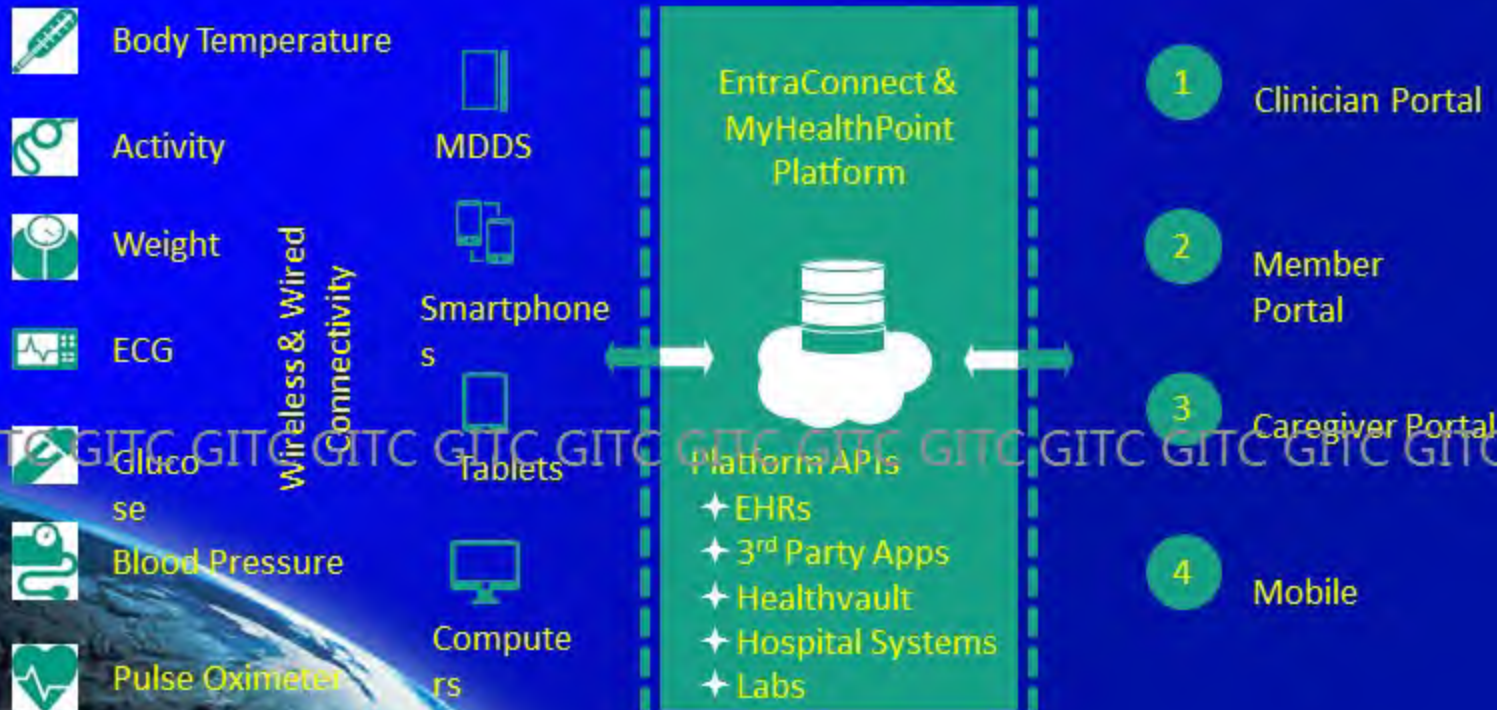

连续血糖监测有什么不同？

妇产：可穿戴式妊娠监测系统

Sense4Baby™

The image displays the Sense4Baby™ system, which includes a computer monitor showing fetal heart rate and movement graphs, a pregnant woman wearing a blue and pink sensor belt, a white handheld device with a red heart icon, and a smartphone displaying a notification for fetal movement.

连续监测：胎动、胎率、心跳

DNA检测 → 个性化医疗

癌症早期诊断

• • •

GITC GITC GITC GITC GITC GITC GITC GITC GITC GITC GITC GITC GITC GITC GITC GITC GITC GITC

Secure, HIPAAcompliant, Cloud-Based Platform

Patient, Caregiver, and Analyst Portals

Clinical Dashboard

Android, WinPhone, iOS Mobile Apps

Care Coordination, Device Data Integration, Messaging, Reminders & Alerts

White Labeling

健康大数据

形成闭环

数据采集、健康状态监测

Patented, proven biosensor

Easy to hold design with large buttons

LED lighting, strip ejector and automatic data transmission

Easy to read negative backlit LCD screen

个人全息健康图，自我管理

在你的智能手机和私人电脑来管理你最重要的健康和生活方式数据

GITC GITC

大养老、大健康、大数据

用户体验大大改善 (Uber)