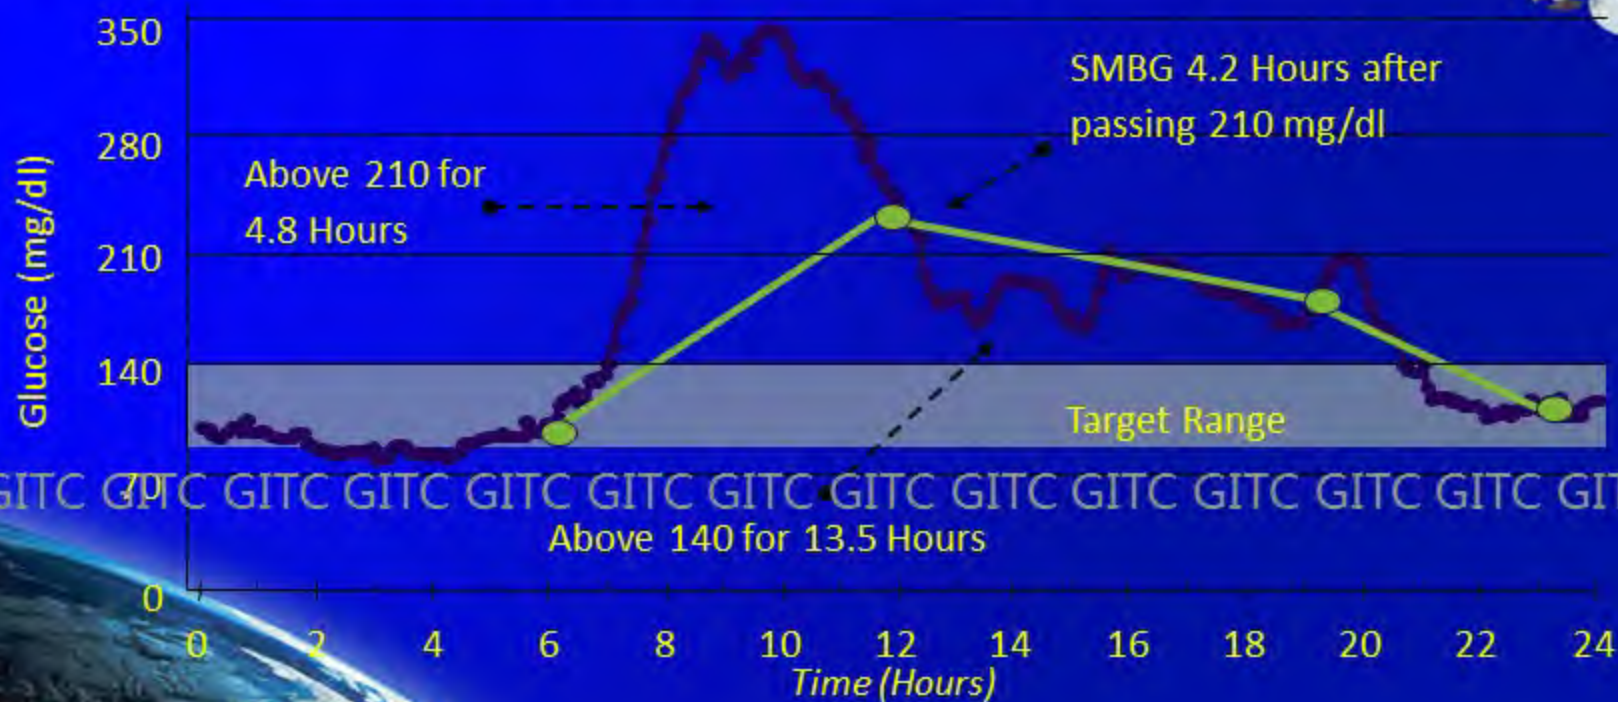

- WiFi into EMR
- Viewable from any networked location in or out of hospital
- Notifies nurse when patient deteriorates
- A complete cloud-based IT system

GITC GITC GITC GITC GITC GITC GITC GITC GITC GITC GITC GITC GITC GITC GITC GITC GITC GITC

糖尿病：第一大慢病

糖尿病：血糖连续监测

传感器

FDA核准7日使用

传送器

每5分钟发送血糖数据，
实时监测

接收器

显示趋势和即时信息
自动安全警报
发送给大夫和亲友

连续血糖监测有什么不同？

妇产：可穿戴式妊娠监测系统

Sense4Baby™

The image displays the Sense4Baby™ system, which includes a computer monitor showing fetal heart rate and movement graphs, a pregnant woman wearing a blue and pink sensor belt, a white handheld device with a red heart icon, and a smartphone displaying a notification for fetal movement.